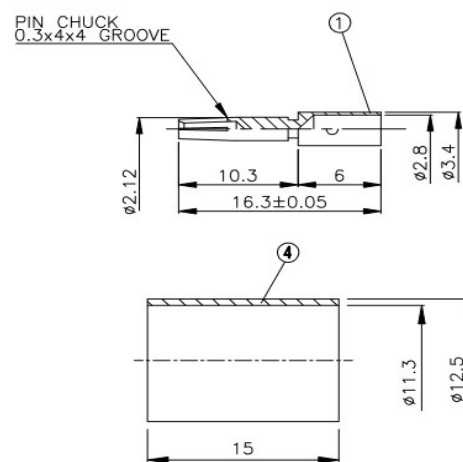

B-661

BNC Kupplung crimp /

RG213, RF400

NO	DESCRIPTION	MATERIAL	Q' TY	FINISH
1	PIN	BRASS	1	GOLD
2	INSULATION	TEFLON	1	TEFLON
3	BODY 1	BRASS	1	NICKEL
4	RING	BRASS	1	NICKEL
5	BODY 2	BRASS	1	NICKEL