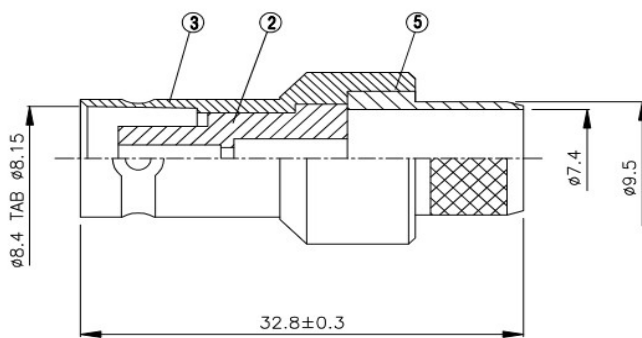

B-661

BNC Kupplung crimp /

RG213, RF400

NO	DESCRIPTION	MATERIAL	Q' TY	FINISH
1	PIN	BRASS	1	GOLD
2	INSULATION	TEFLON	1	TEFLON
3	BODY 1	BRASS	1	NICKEL
4	RING	BRASS	1	NICKEL
5	BODY 2	BRASS	1	NICKEL